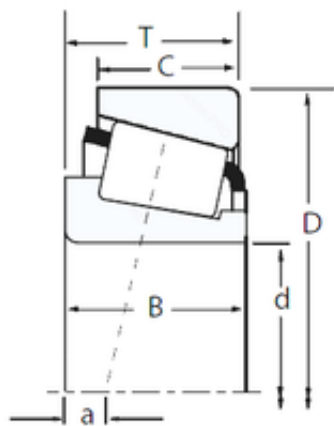

## China ucp205 Bearing Supplier

Auto parts Timken taper roller bearings  
15119/15250 15120A/15245 P6 precision bearing  
TIMKEN for Georgia

Bearing No. 15119/15250

Size	30.213x63.5x20.638 mm
Bore Diameter	30,213 mm
Outer Diameter	63,5 mm
Width	20,638 mm
d	30,213 mm
D	63,5 mm
T	20,638 mm
B	20,638 mm
C	15,875 mm
R	1,5 mm
r	1,3 mm

15119/15250 Bearing 2D drawings and 3D CAD models