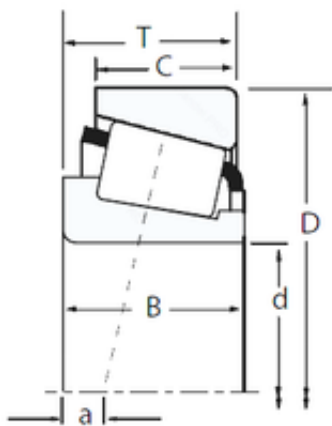

## China ucp205 Bearing Supplier

Auto parts Timken taper roller bearings  
15119/15250 15120A/15245 P6 precision bearing  
TIMKEN for Georgia

Bearing No. 15119/15250

Size	30.213x63.5x20.638 mm
Bore Diameter	30,213 mm
Outer Diameter	63,5 mm
Width	20,638 mm
d	30,213 mm
D	63,5 mm
T	20,638 mm
B	20,638 mm
C	15,875 mm
R	1,5 mm
r	1,3 mm

15119/15250 Bearing 2D drawings and 3D CAD models